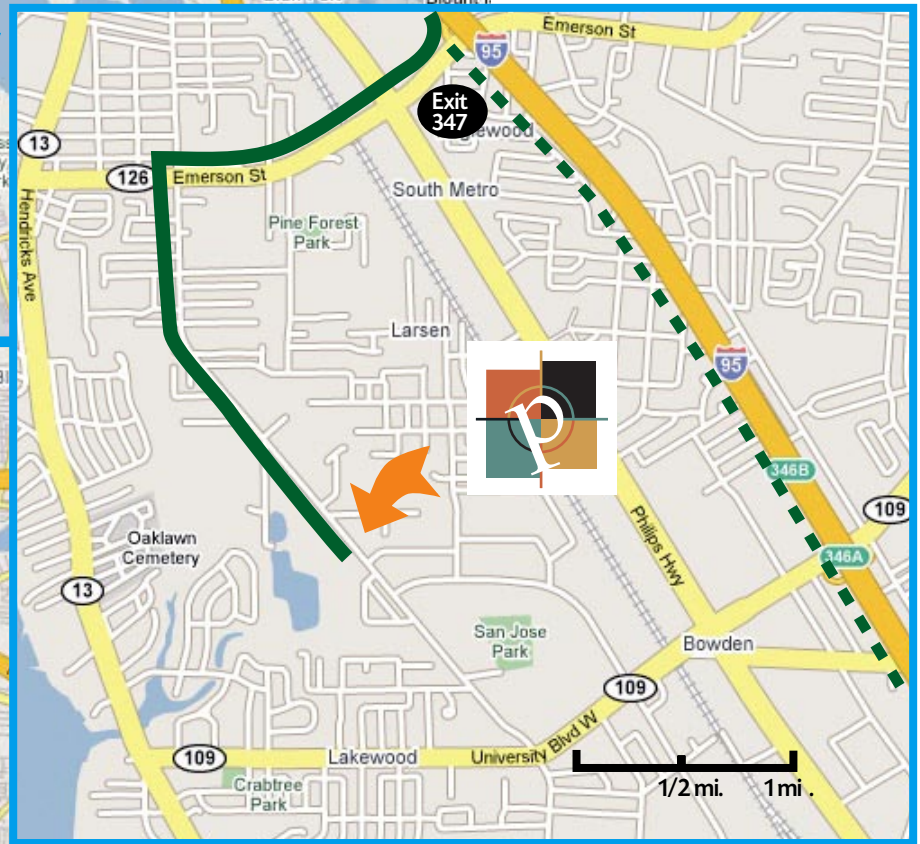

Driving Directions from the Airport to Paramount Performance Marketing Path shown as solid green line.

- Exit the Airport on DixieClipper Drive and procede east to I-95 (approx. 2 mi.)
- Turn right (south) on I-95 and exit at Emerson Street #347 (approx. 15.5 mi.)
- Turn right (west) on Emerson and procede to St. Augustine Road (approx. 1 mi.)
- Turn left (south) on St. Augustine Rod - Paramount is on the left (approx. 1.2 mi.)

Driving directions from the Airport to recommended accomodations Path shown as dotted green line.

- Continuepast Emerson Street exit and on to the J. Turner Butler Blvd. exit #345 (approx. 4 mi. past Emerson Street exit or 19.5 miles from the airport to the exit)

See next page for a more detailed map of J. Turner Butler Blvd. exit # 345, for dining and accomodations

PARAMOUNT
Performance Marketing

5299 St. Augustine Road
Jacksonville, Florida 32207
904-448-1700
www.paramountjtx.com

Driving directions from the Airport to recommended accommodations

Path shown as dotted green line.

- Continue **past** Emerson Street exit and on to the J. Turner Butler Blvd. exit #345 (approx. 4 mi. past Emerson Street exit)
- A **LaQuinta Inn, Extended Stay** or **Marriot Courtyard** - turn right (west) onto J. Turner Butler Blvd. and right again at the light are just ahead
- B **Marriot** and **Hampton Inn** - turn left (east) onto J. Turner Butler and proceed under I-95, immediately past I-95 turn right onto Salisbury Road