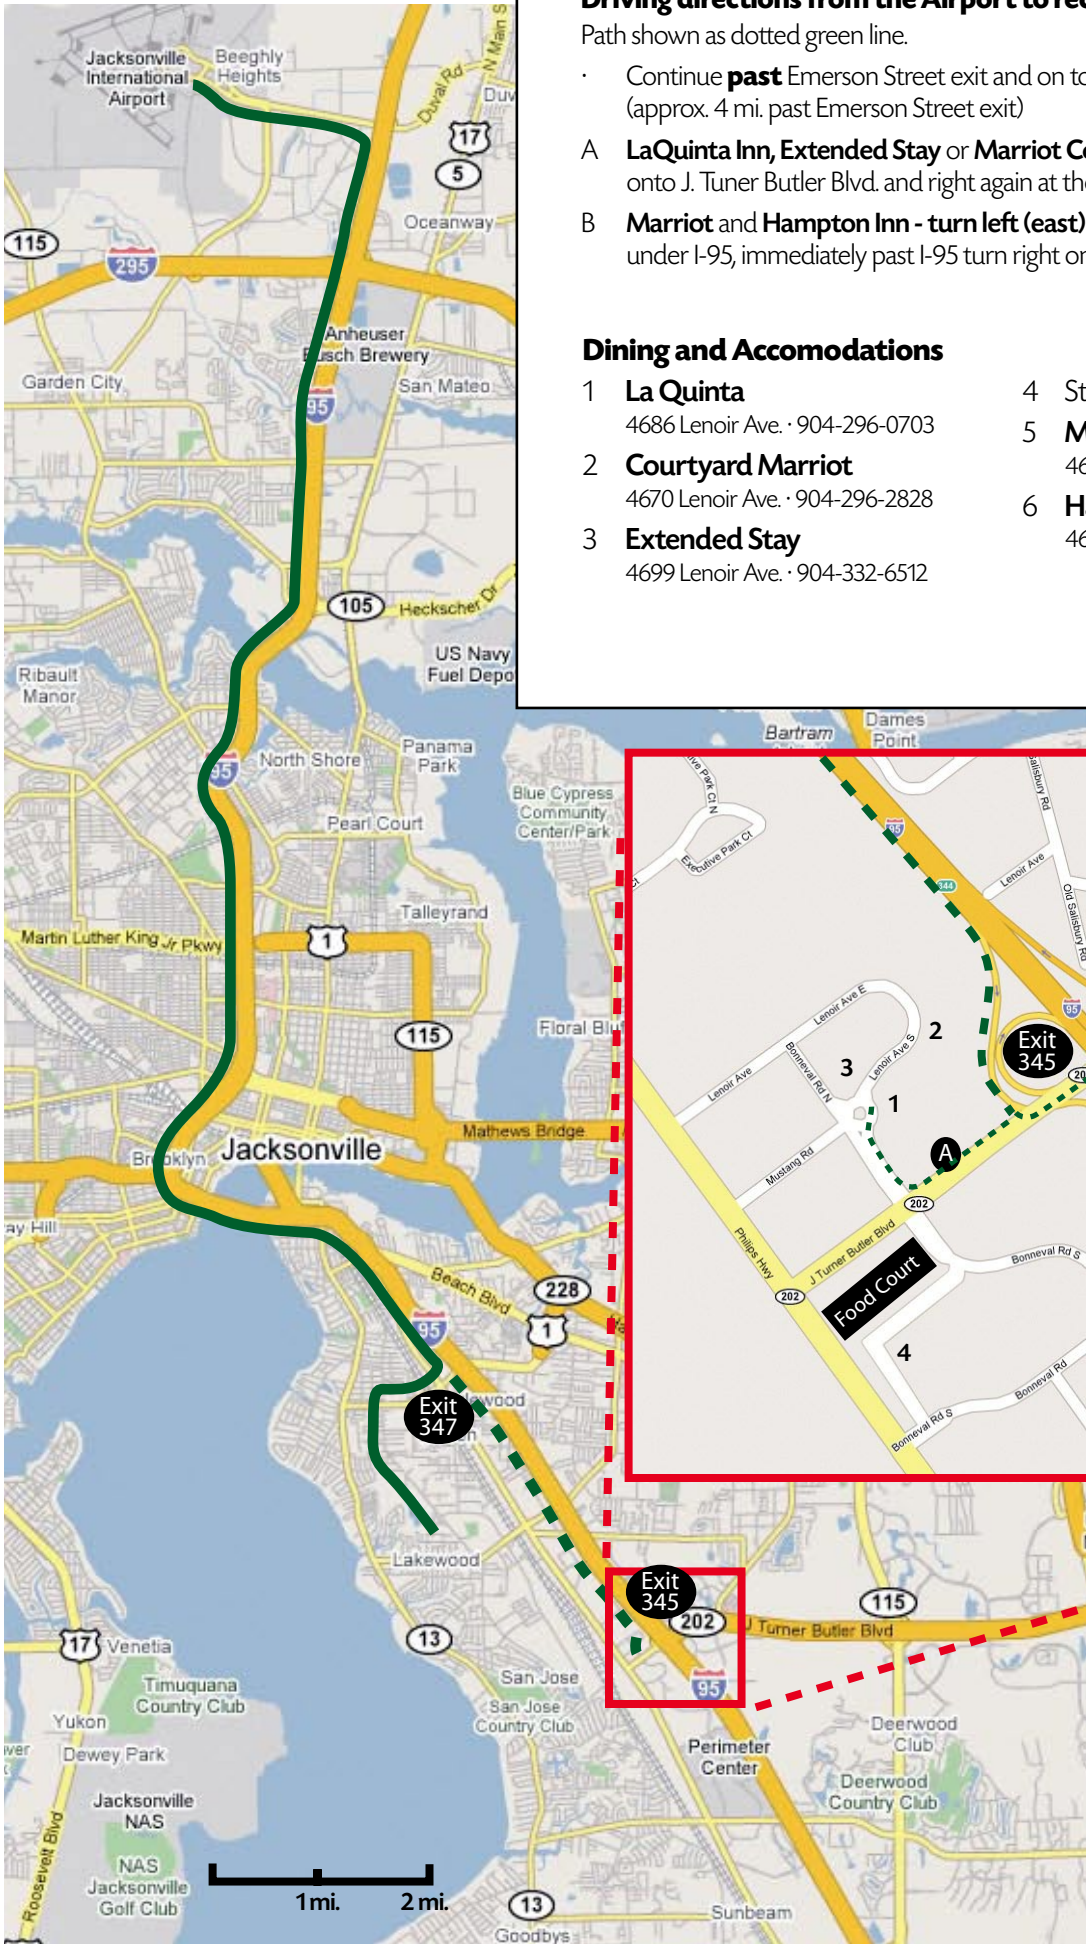

Driving directions from the Airport to recommended accommodations

Path shown as dotted green line.

- Continue **past** Emerson Street exit and on to the J. Turner Butler Blvd. exit #345 (approx. 4 mi. past Emerson Street exit)
- A **LaQuinta Inn, Extended Stay** or **Marriot Courtyard** - turn right (west) onto J. Turner Butler Blvd. and right again at the light are just ahead
- B **Marriot** and **Hampton Inn** - turn left (east) onto J. Turner Butler and proceed under I-95, immediately past I-95 turn right onto Salisbury Road

Dining and Accommodations

1 La Quinta 4686 Lenoir Ave. · 904-296-0703	4 Starbuck's
2 Courtyard Marriot 4670 Lenoir Ave. · 904-296-2828	5 Marriot 4620 Salisbury Rd. · 904-296-2222
3 Extended Stay 4699 Lenoir Ave. · 904-332-6512	6 Hampton Inn South 4690 Salisbury Rd. · 904-281-0443

5299 St. Augustine Road
Jacksonville, Florida 32207
904-448-1700
www.paramountjax.com