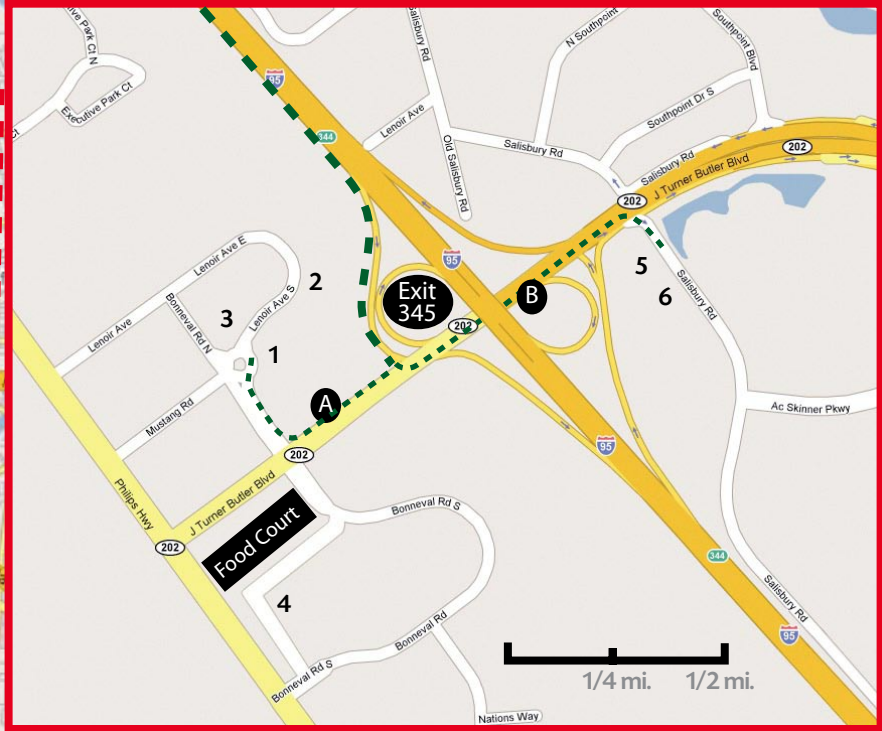

Driving directions from the Airport to recommended accommodations

Path shown as dotted green line.

- Continue **past** Emerson Street exit and on to the J. Turner Butler Blvd. exit #345 (approx. 4 mi. past Emerson Street exit)
- A **LaQuinta Inn, Extended Stay** or **Marriot Courtyard** - turn right (west) onto J. Turner Butler Blvd. and right again at the light are just ahead
- B **Marriot** and **Hampton Inn** - turn left (east) onto J. Turner Butler and proceed under I-95, immediately past I-95 turn right onto Salisbury Road

Dining and Accommodations

1 La Quinta 4686 Lenoir Ave. · 904-296-0703	4 Starbuck's
2 Courtyard Marriot 4670 Lenoir Ave. · 904-296-2828	5 Marriot 4620 Salisbury Rd. · 904-296-2222
3 Extended Stay 4699 Lenoir Ave. · 904-332-6512	6 Hampton Inn South 4690 Salisbury Rd. · 904-281-0443

5299 St. Augustine Road
Jacksonville, Florida 32207
904-448-1700
www.paramountjax.com